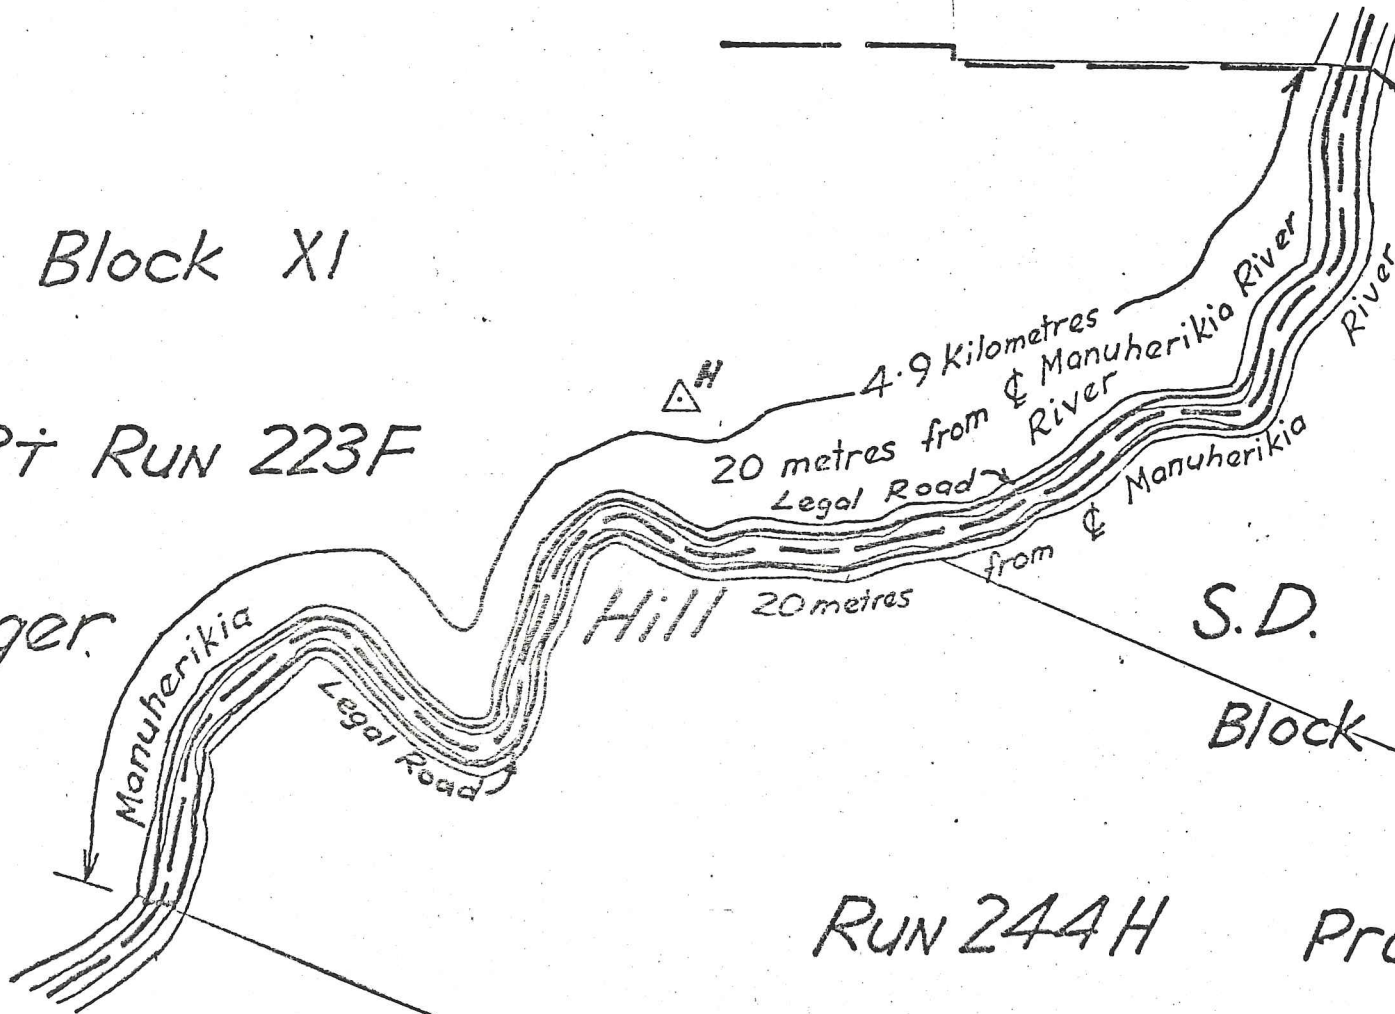

Block I

Block XI

Pt RUN 223F

RUN 244G

Tiger

S.D.

Block XX

RUN 244H

Prospecting Licence 31823

AM & DG Garry  
Area 19.6 ha.

NZMS 261 Sheet G41 & 42

RUN 244L

Scale 1:20,000