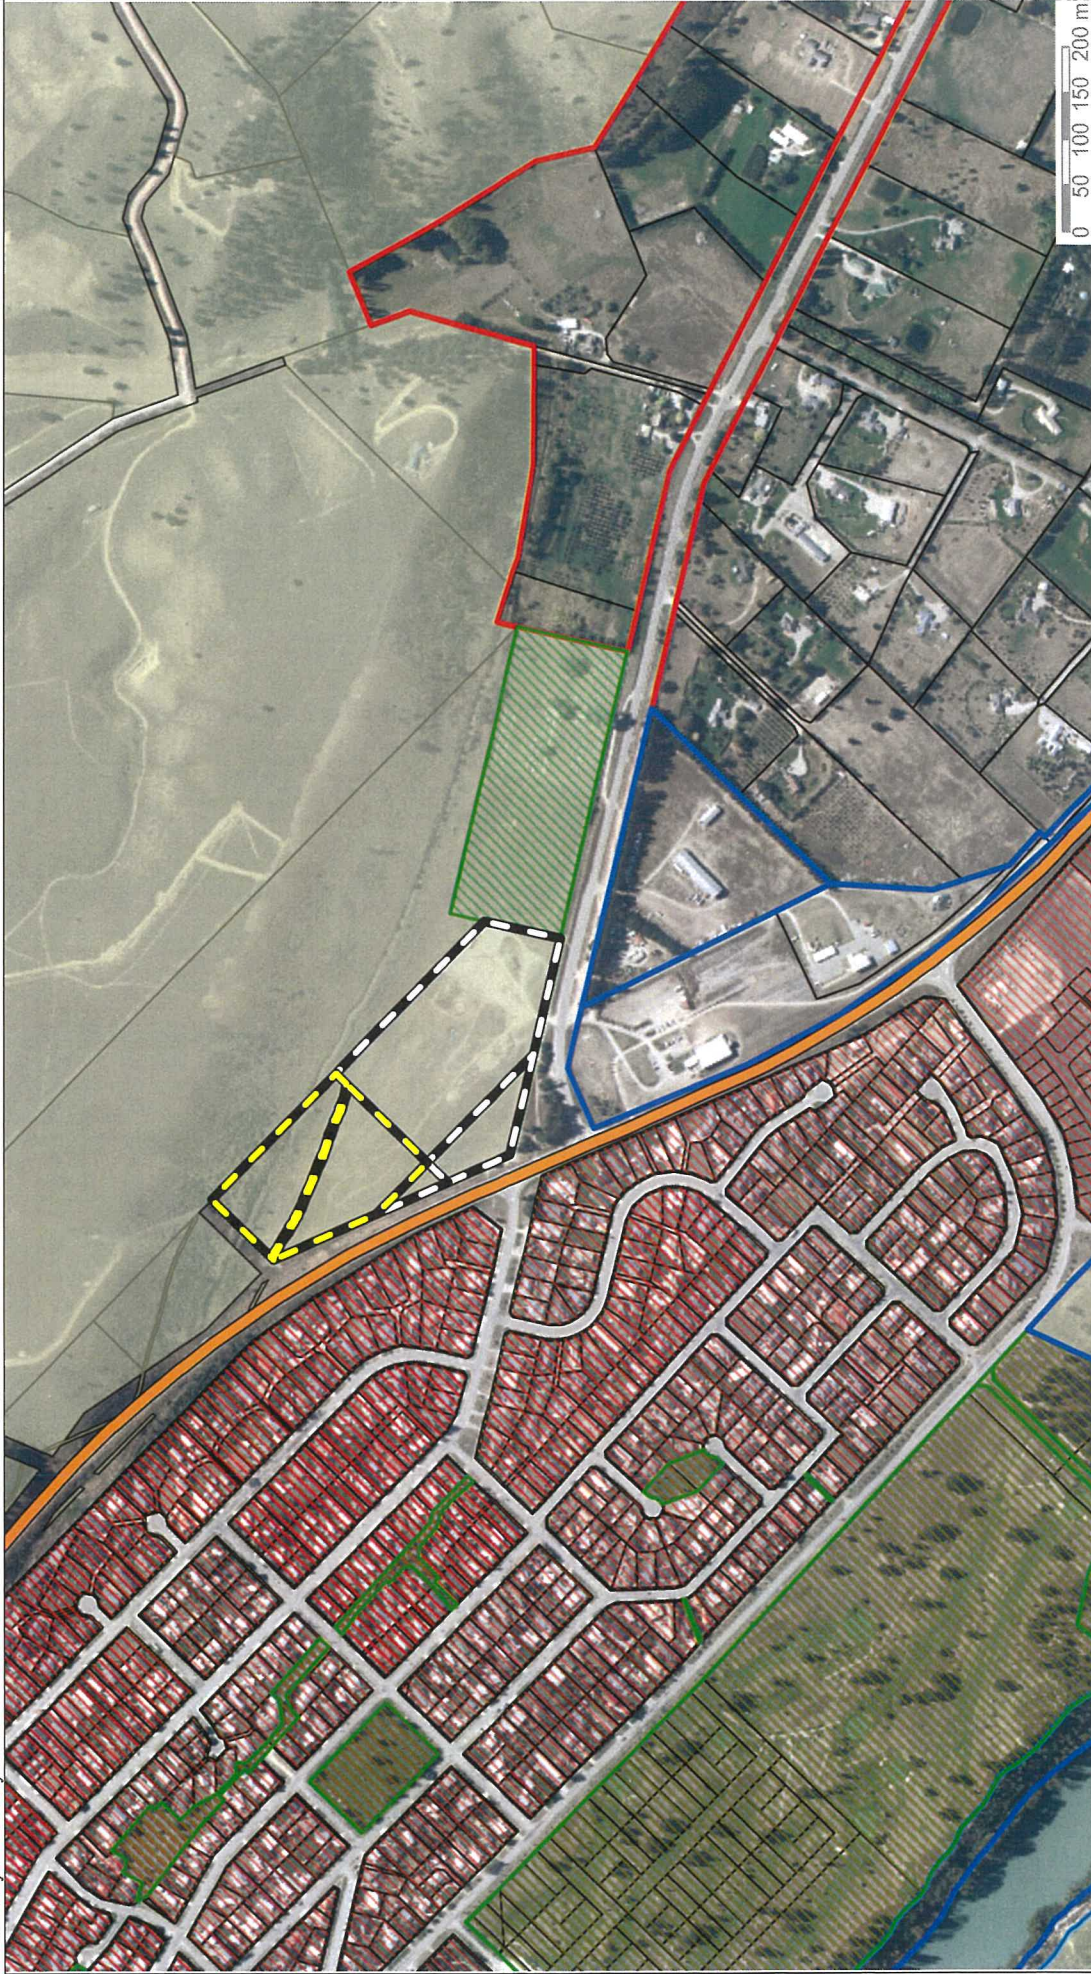

## Appendix 'C' - District Plan Maps

Fenner Transitional (Vincent) District Plan.

Clyde

OPERATIVE DATE: 18 December 1987

A

# DESIGNATED AREAS

	Existing
	Existing
	Existing

# NOTATIONS

	County/Borough Boundary
	Area Map
	Township Map
	Limited Access Road
	Shopping Street
	Front yard Requirement
	Building Restriction Area
PrOS	Private Open Space
PPL	Protected Private Land
W	Wetland Habitat
F	Forest Habitat
*	Objects and Places of special interest as listed in the Scheme
	High Potential Soils
U.Z.	Underlying Zoning
	Suggested Road Alignment
( )	Anticipated Future Zoning

# Hartley Road Partnership ODP Zoning

Created Date: 28/05/2024  
Created Time: 1:37 PM  
Created By: anonymous

Scale: 1:8000  
Original Sheet Size A4  
Projection: NZTM2000  
Bounds: 1310786.50053715,4988226.71274488  
1313646.34375065,4989810.23921172