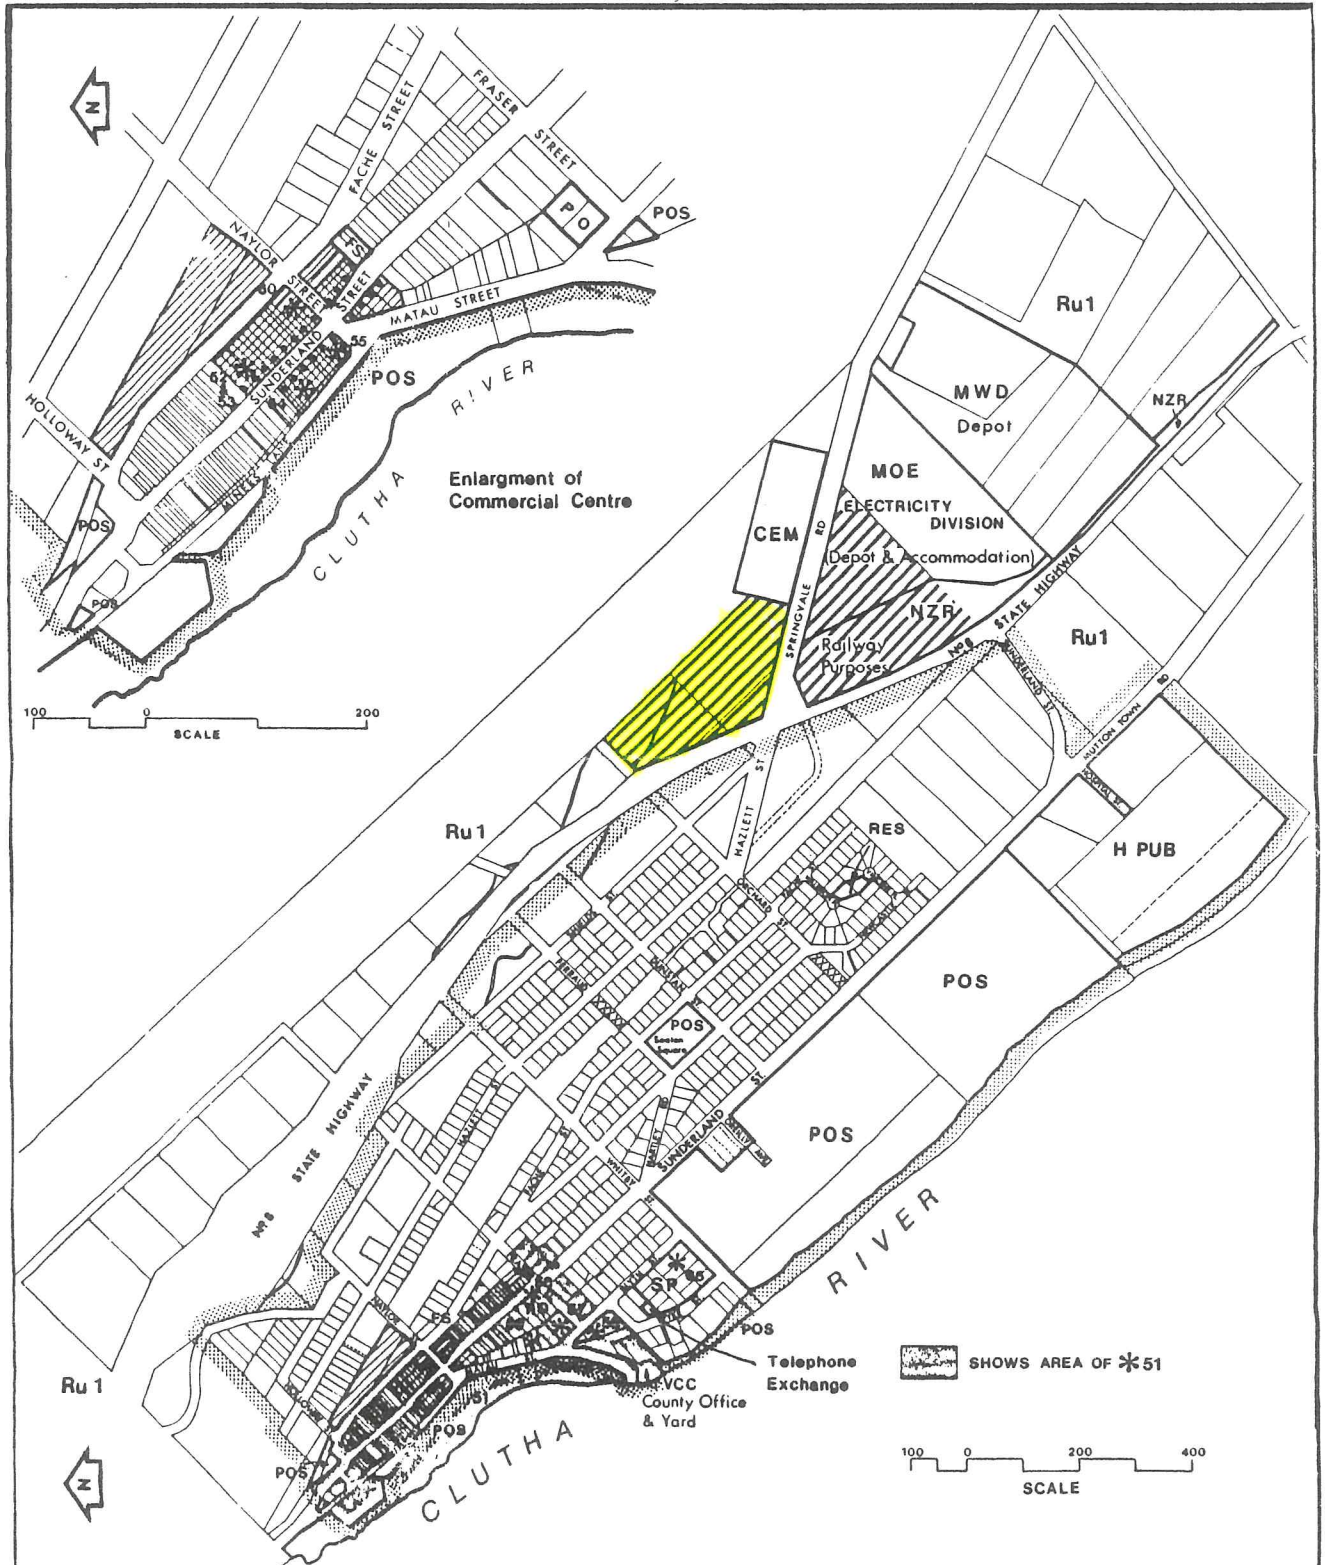

## Appendix 'C' - District Plan Maps

Fenner Transitional (Vincent) District Plan.

Clyde

OPERATIVE DATE: 18 December 1987

A

# LEGEND ZONES

	Residential
	Residential Bannockburn
	Residential Lowburn
	Comprehensive Residential Development
	Residential Lakeshore A
	Residential Lakeshore B
	Residential Marina
	Deferred Residential
	Commercial
	Industrial
	Rural 1
	Rural 2 Landscape Protection
	Rural 3 Tourist Service

# DESIGNATED AREAS

	Existing
	Existing
	Existing

# NOTATIONS

	County/Borough Boundary
	Area Map
	Township Map
	Limited Access Road
	Shopping Street
	Front yard Requirement
	Building Restriction Area
PrOS	Private Open Space
PPL	Protected Private Land
W	Wetland Habitat
F	Forest Habitat
*	Objects and Places of special interest as listed in the Scheme
	High Potential Soils
U.Z.	Underlying Zoning
	Suggested Road Alignment
( )	Anticipated Future Zoning